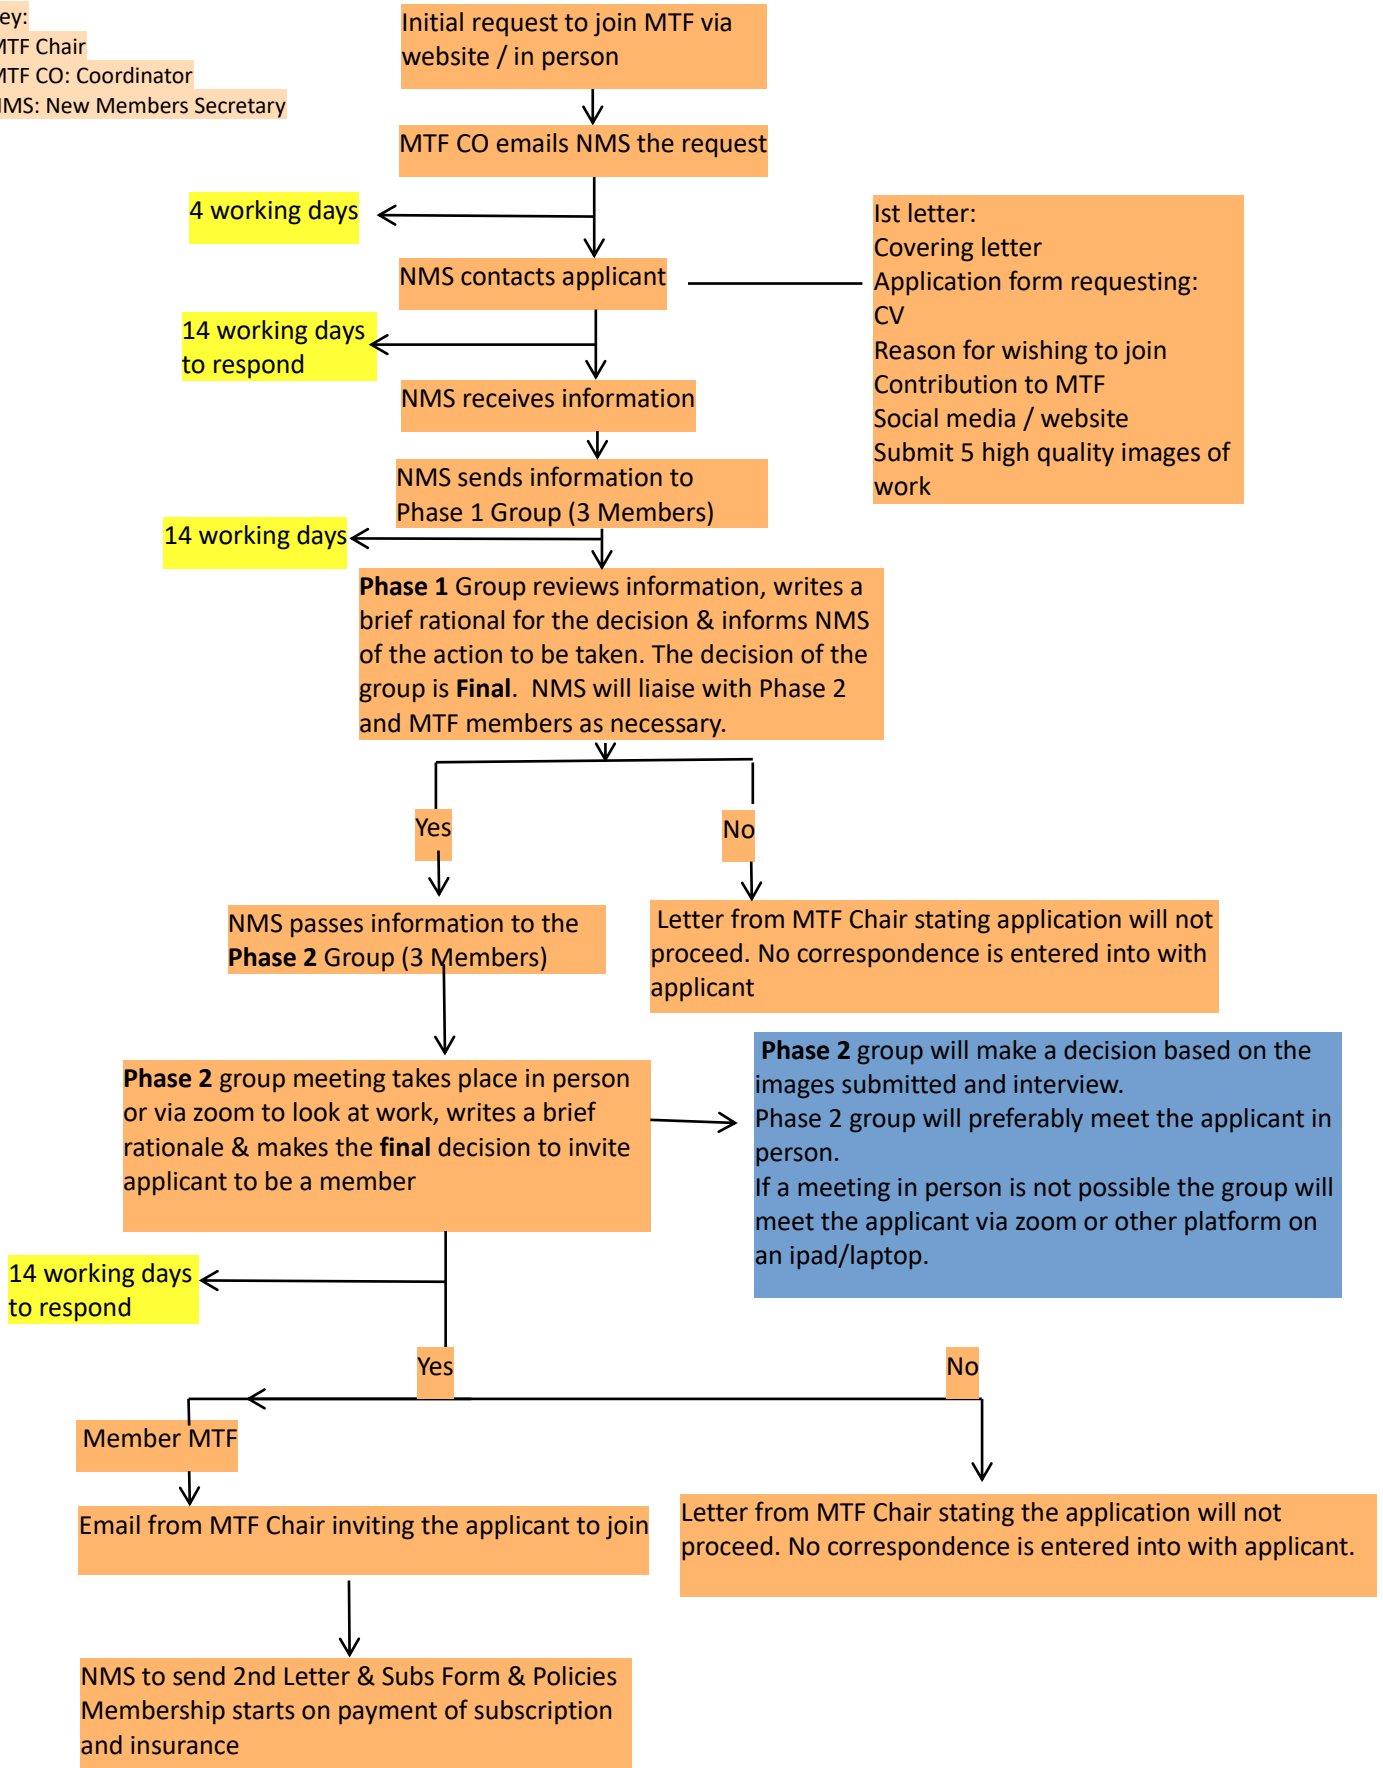

**MTF New Member Application Process: Jan 2024 v1**

Key:  
 MTF Chair  
 MTF CO: Coordinator  
 NMS: New Members Secretary

The Midlands Textile Forum endeavours to keep within the time frames shown on this flow chart. However, there may be circumstances when these time frames change. In this instance the new member's secretary will keep you informed